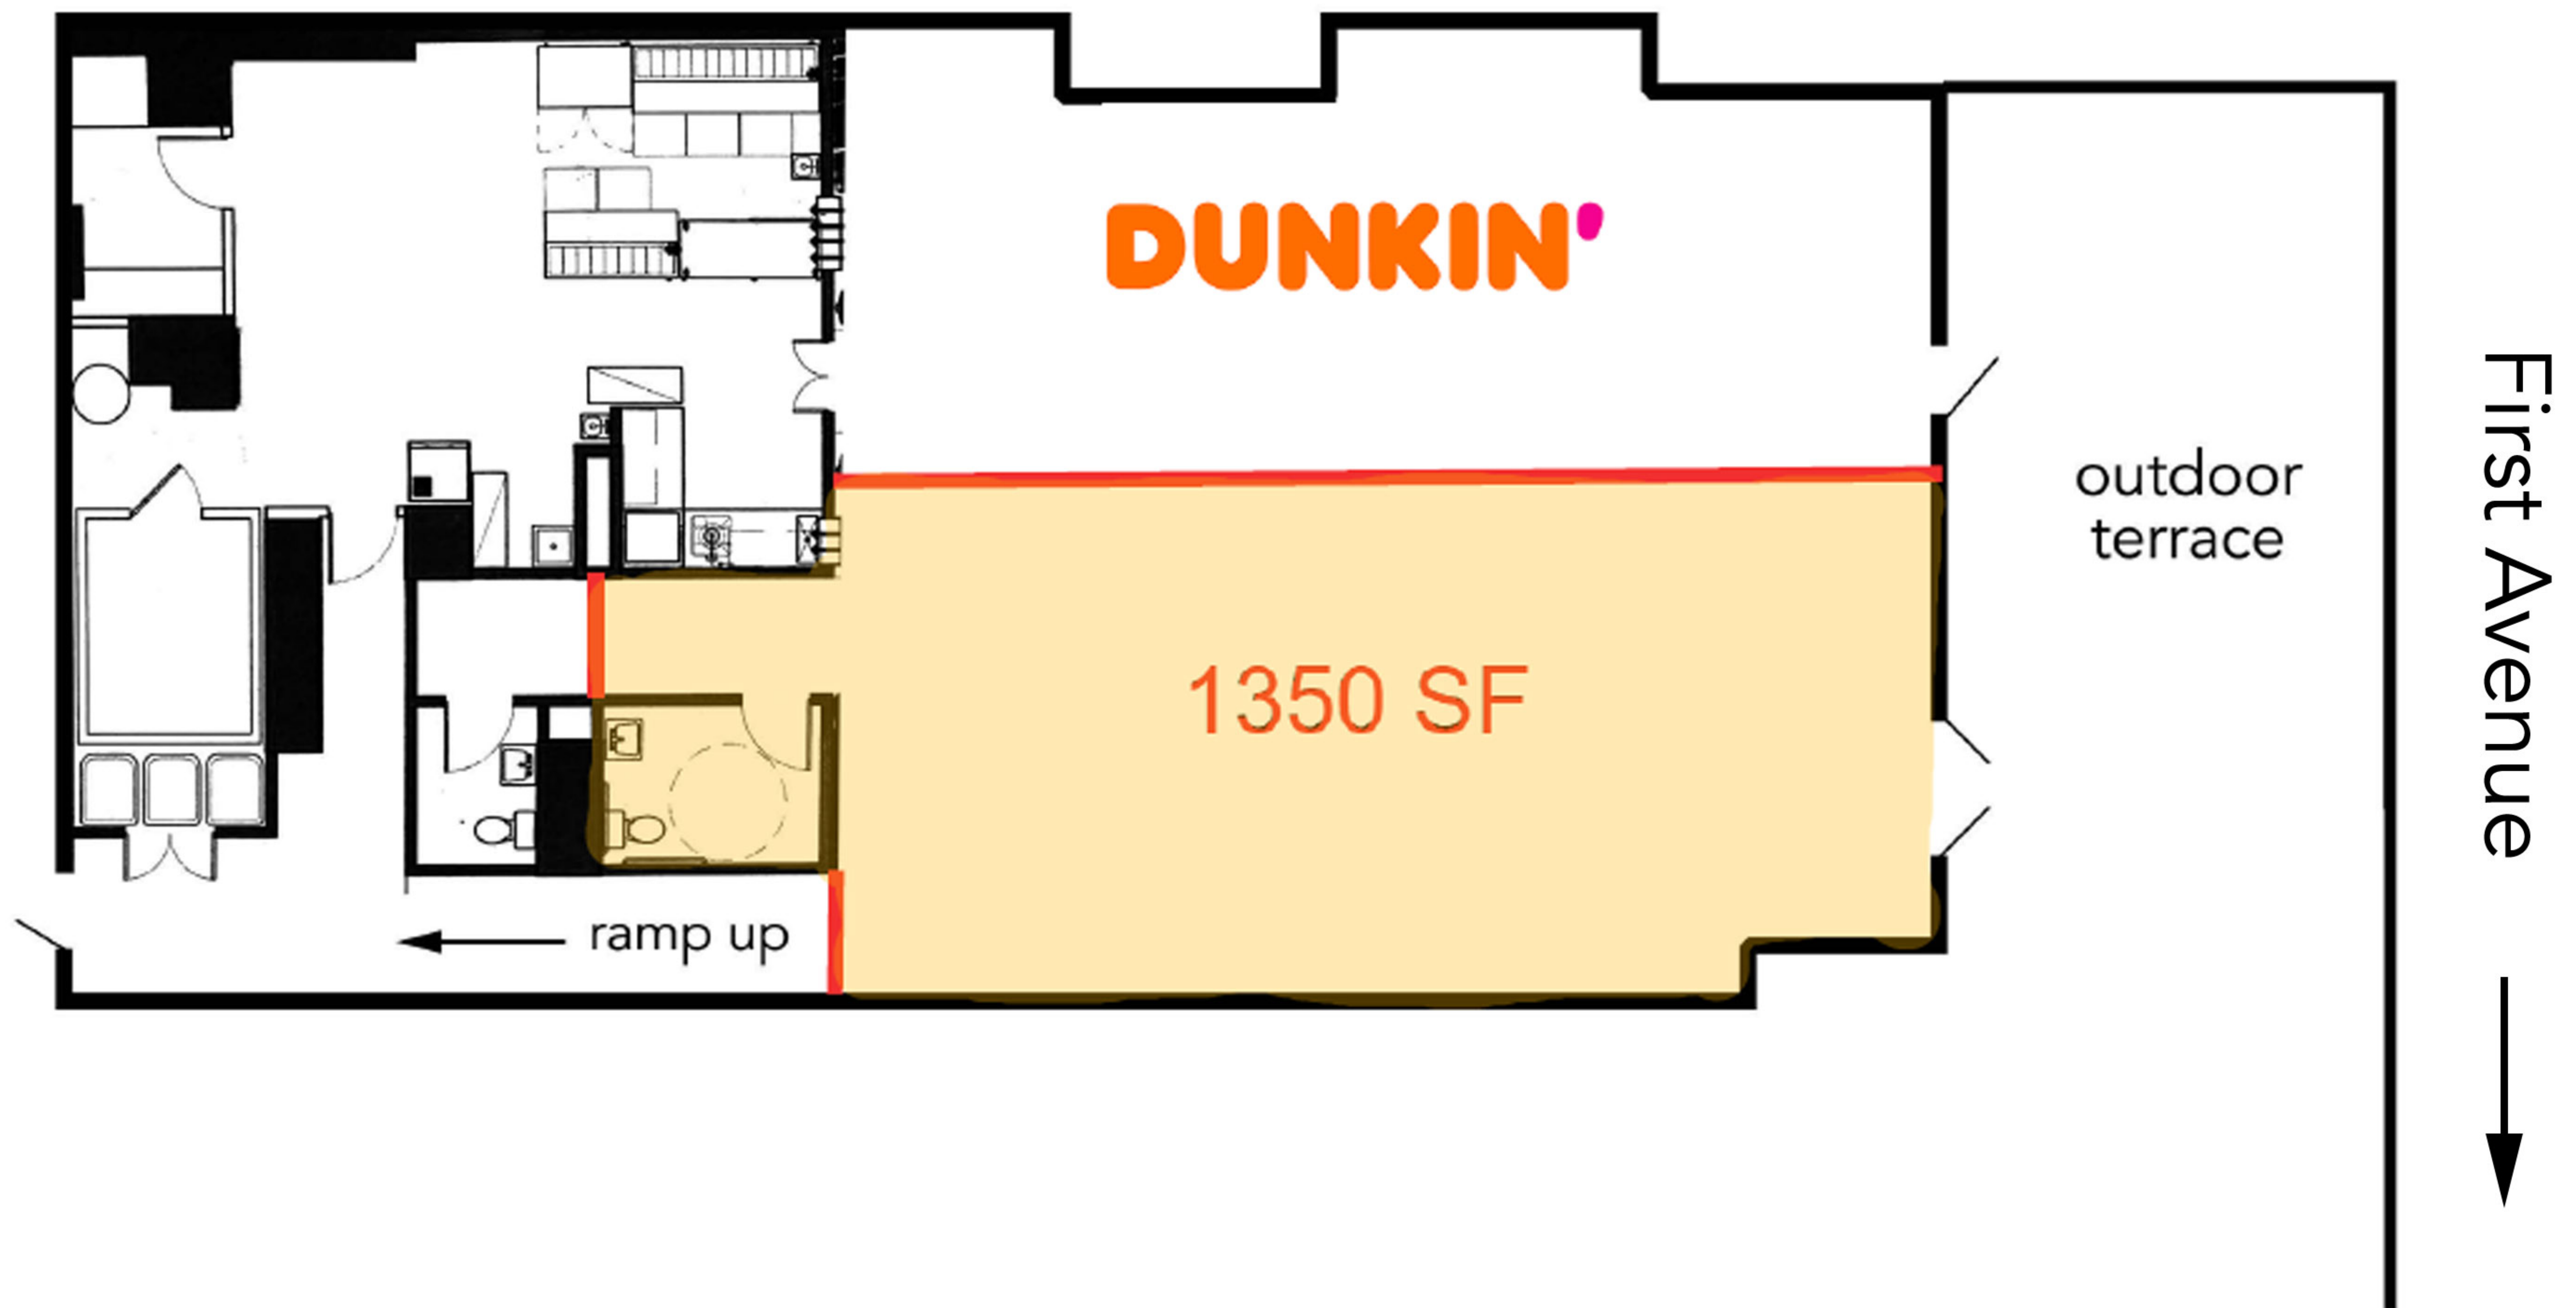

IRG
ISA REALTY GROUP

1006 FIRST AVENUE

SPACE DETAILS

Available Space

Ground: Approx. 1,350 SF

Ceiling Heights

Approx. 16 ft

TermNegotiable

Frontage40 feet

PossessionImmediate

RentUpon Request

Space Features:

- Glass Storefront
- Visually elevated on a setback terrace
- Previously Le Pain Quotidien
- Vibrant Neighborhood
- Outdoor Seating

1006

FIRST AVENUE

FLOOR PLANS

55th Street →

1006

FIRST AVENUE

NEIGHBORHOOD & TRANSPORTATION

Vibrant Neighborhood in Manhattan

PUBLIC TRANSPORTATION